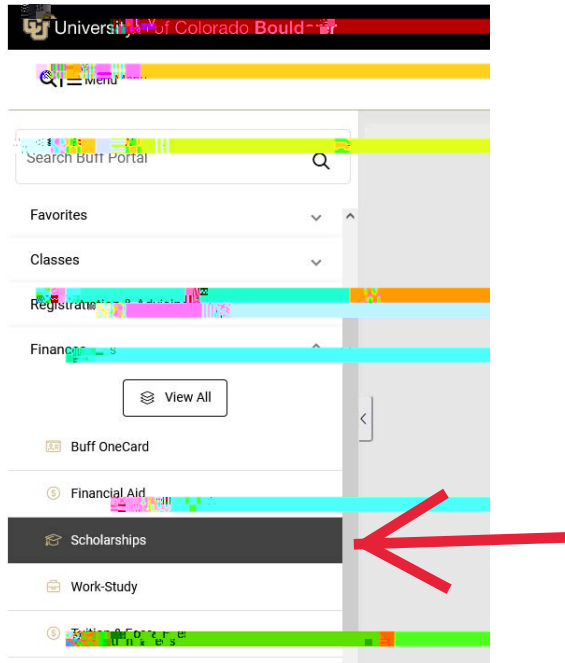

## Step-by-Step Guide to the Scholarship Application for Continuing Students

Navigate to the [6 F K R O D U V K L S V F D U G in % f d i l 3 R U](#) or look below the Finances card group in the main menu.

G. You can find a link to the CU Boulder Scholarship Application below '**How Scholarships Work**' or the '**Find Scholarships**' section. The application will open in a new tab.